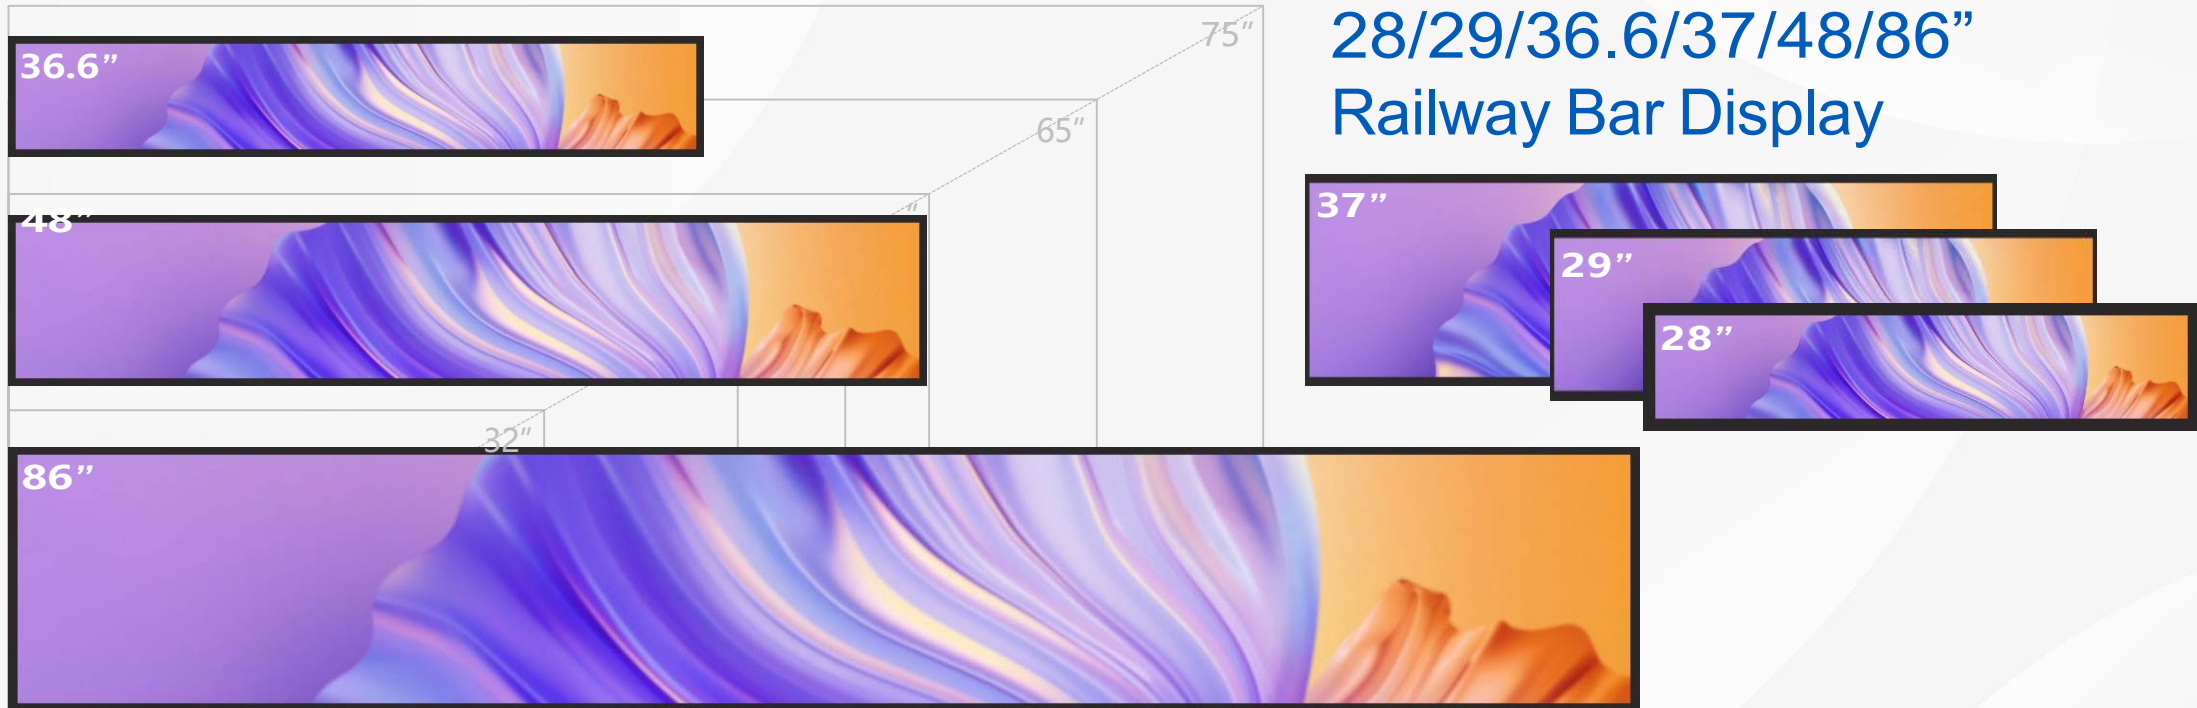

Railway Bar Display

RB Series

28/29/36.6/37/48/86" Railway Bar Display

Screen Size	28"	29"	36.6"	37"	48"	86"
Resolution	1920×360	1920×540	1920×290	1920×540	3840×720	3840×600
Display Area(AA Size)	131.22×699.84 mm	198.45×705 mm	138.85×899.71 mm	253.04×899.71 mm	1194.05×223.88 mm	2148.48×335.7 mm
Aspect Ratio	16:3	16:4.5	16:2.42	16:4.5	16:3	16:2.5
Display Mode	ADS	ADS	ADS	ADS	ADS	ADS
Backlight Mode	ELED	ELED	ELED	ELED	ELED	DLED
Brightness(Typ.)	700 nits	700 nits	600 nits	700 nits	1000 nits	500 nits
OS	Android	Android	Android	Android	Android	Win