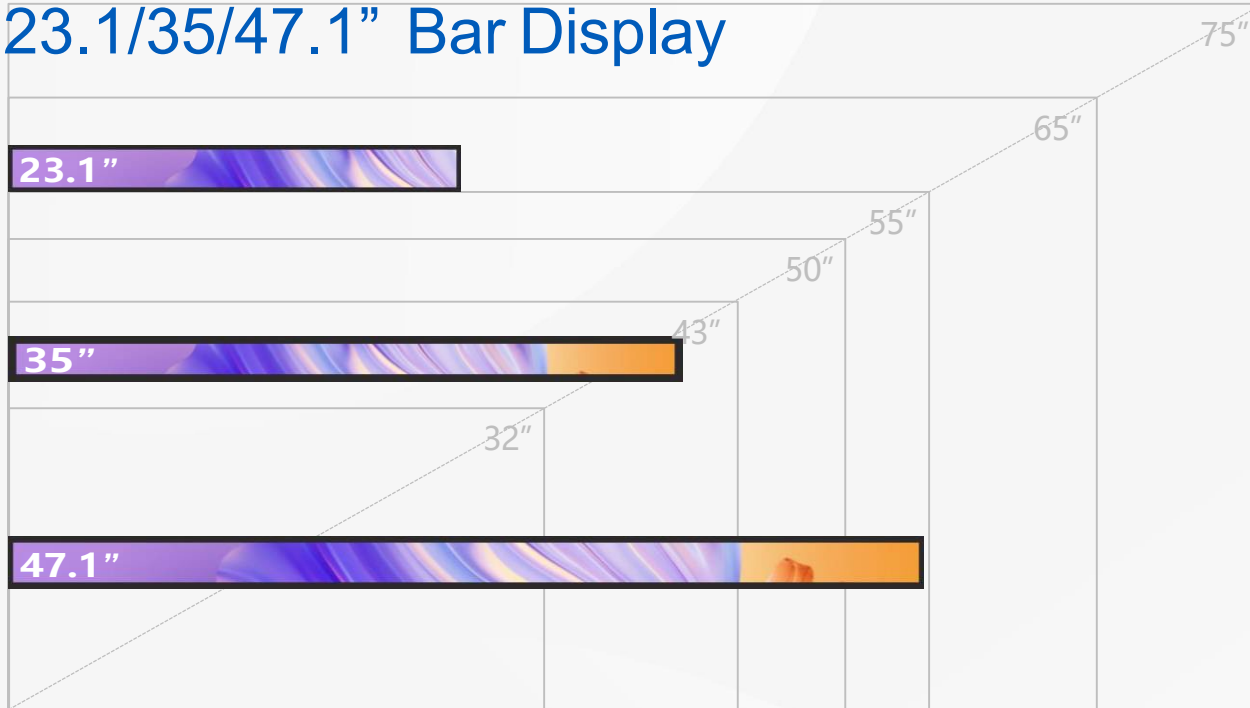

23.1/35/47.1" Bar Display

23.6" Round Display

Screen Size	23.1"	35"	47.1"	23.6"
Resolution	1920×158	2880×158	1920×290	1280×1280
Display Area(AA Size)	585.6×48.19 mm	880.40×50 mm	1196.16×49.84 mm	ø502.8 mm
Aspect Ratio	16:1.32	16:0.88	16:0.67	1:1
Display Mode	ADS	ADS	ADS	ADS
Backlight Mode	ELED	ELED	ELED	ELED
Brightness(Typ.)	400 nits	400 nits	500 nits	1500 nits
OS	Android 7.1	Android 9.0	Android 9.0	Android 9.0